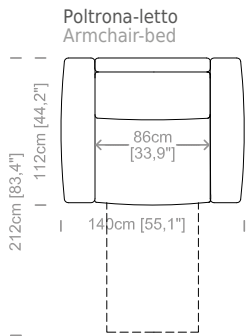

Dimensioni: essendo divani prodotti con imbottiture elastiche, le misure di ingombro possono variare entro i limiti compresi tra +/- 3 cm.

Structure: in solid fir, plywood, wood agglomerate and fiber, completely covered by resin-treated fabric.

Bed: pull out steel mechanism with steel net and elastic straps. Polyurethane foam mattress, height 7".

Feet: plastic feet, height 2".

Cover: in fabric, microfiber, artificial leather, completely removable. Available in real leather (removable cushions covers).

Dimensions: the sofas are made with supple, elastic upholstery and padding, therefore sizes may vary by up to +/- 3 cm.

Le misure sono espresse in centimetri e [pollici]
All dimensions are in centimeters and [inches]

Poltrona-letto
Armchair-bed

Base letto 90cm, mat. 70cm
Bed base [35.4\"], mat. [27.5\"]

Divano-letto 2 posti
2 seater sofa-bed

Base letto 140, mat. 120cm
Bed base [55.1\"], cmmat. [47.2\"]

Divano-letto 3 posti
3 seater sofa-bed