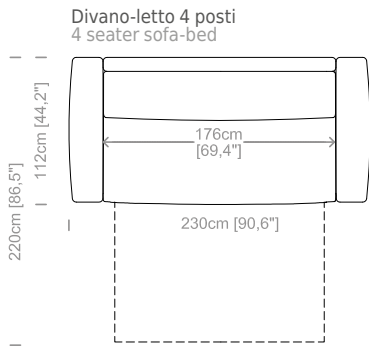

Dimensioni: essendo divani prodotti con imbottiture elastiche, le misure di ingombro possono variare entro i limiti compresi tra +/- 3 cm.

Structure: in solid fir, plywood, wood agglomerate and fiber, completely covered by resin-treated fabric.

Dimensions: the sofas are made with supple, elastic upholstery and padding, therefore sizes may vary by up to +/- 3 cm.

Le misure sono espresse in centimetri e [pollici]
All dimensions are in centimeters and [inches]

Poltrona-letto
Armchair-bed

Base letto 90cm, mat. 70cm
Bed base [35.4\"], mat. [27.5\"]

Divano-letto 2 posti
2 seater sofa-bed

Base letto 140, mat. 120cm
Bed base [55.1\"], cmmat. [47.2\"]

Divano-letto 3 posti
3 seater sofa-bed

Base letto 160cm, mat. 140cm
Bed base [63\"], mat. [55.1\"]

Divano-letto 4 posti
4 seater sofa-bed

Base letto 180cm, mat. 160cm
Bed base [70.9\"], mat. [63\"]

Pouf
Pouf