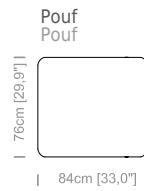

Dimensions: the sofas are made with supple, elastic upholstery and padding, therefore sizes may vary by up to +/- 3 cm.

Le misure sono espresse in centimetri e [pollici]
All dimensions are in centimeters and [inches]

Poltrona-letto
Armchair-bed

Base letto 90cm, mat. 70cm
Bed base [35.4\"], mat. [27.5\"]

Divano-letto 2 posti
2 seater sofa-bed

Base letto 140, mat. 120cm
Bed base [55.1\"], cmmat. [47.2\"]

Divano-letto 3 posti
3 seater sofa-bed

Base letto 160cm, mat. 140cm
Bed base [63\"], mat. [55.1\"]

Divano-letto 4 posti
4 seater sofa-bed

Base letto 180cm, mat. 160cm
Bed base [70.9\"], mat. [63\"]

Pouf
Pouf