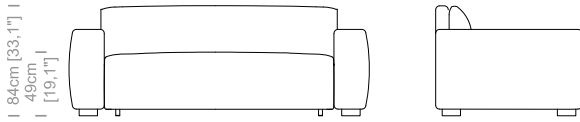

Le misure sono espresse in centimetri e [pollici]
All dimensions are in centimeters and [inches]