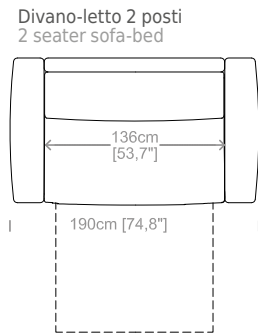

Dimensioni: essendo divani prodotti con imbottiture elastiche, le misure di ingombro possono variare entro i limiti compresi tra +/- 3 cm.

Structure: in solid fir, plywood, wood agglomerate and fiber, completely covered by resin-treated fabric.

Dimensions: the sofas are made with supple, elastic upholstery and padding, therefore sizes may vary by up to +/- 3 cm.

Le misure sono espresse in centimetri e [pollici]
All dimensions are in centimeters and [inches]

Poltrona-letto
Armchair-bed

Base letto 90cm, mat. 70cm
Bed base [35.4\"], mat. [27.5\"]

Divano-letto 2 posti
2 seater sofa-bed

Base letto 140, mat. 120cm
Bed base [55.1\"], cmmat. [47.2\"]

Divano-letto 3 posti
3 seater sofa-bed

Base letto 160cm, mat. 140cm
Bed base [63\"], mat. [55.1\"]

Divano-letto 4 posti
4 seater sofa-bed

Base letto 180cm, mat. 160cm
Bed base [70.9\"], mat. [63\"]

Pouf
Pouf