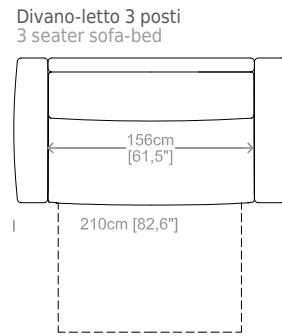

Dimensioni: essendo divani prodotti con imbottiture elastiche, le misure di ingombro possono variare entro i limiti compresi tra +/- 3 cm.

Structure: in solid fir, plywood, wood agglomerate and fiber, completely covered by resin-treated fabric.

Dimensions: the sofas are made with supple, elastic upholstery and padding, therefore sizes may vary by up to +/- 3 cm.

Le misure sono espresse in centimetri e [pollici]
All dimensions are in centimeters and [inches]

Poltrona-letto
Armchair-bed

Base letto 90cm, mat. 70cm
Bed base [35.4\"], mat. [27.5\"]

Divano-letto 2 posti
2 seater sofa-bed

Base letto 140, mat. 120cm
Bed base [55.1\"], cmmat. [47.2\"]

Divano-letto 3 posti
3 seater sofa-bed

Base letto 160cm, mat. 140cm
Bed base [63\"], mat. [55.1\"]

Divano-letto 4 posti
4 seater sofa-bed

Base letto 180cm, mat. 160cm
Bed base [70.9\"], mat. [63\"]

Pouf
Pouf